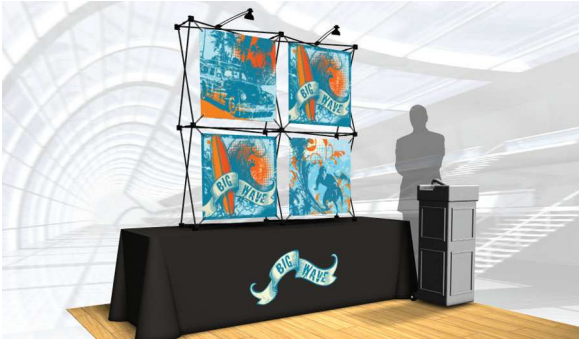

xpressions® SNAPSHOT!™

1X3 Kit A

2X2 Kit A

2X3 Kit A

3X3 Kit A

4X3 Kit A

The Xpressions® SNAPSHOT™ is a unique combination of the ever popular SNAP™ pop-up frame and Lambda photo or UVdirect print graphics. Rollable graphics are precisely finished with radius corners and outfitted with black rubber loops. Slip the rubber loop over the SNAP™ hubs and your graphic is suspended within a single quad. Choose from flats, threads or twist style 1x1 graphics to produce Xpressions® displays. Five dynamic SNAPSHOT™ kits exist or custom-create your own.

1X3 Kit A

Kit includes:

- Three 1x1 graphics
- 1x3 SNAP™ frame
- One 50 watt halogen light
- One hard shipping case

Frame open: 32.25" x 94" x 12.75"

Frame closed: 3.5" x 7" x 33.75"

Shipping weight ~ 11.5 lbs.

2X2 Kit A

Kit includes:

- Four 1x1 graphics
- 2x2 SNAP™ frame
- Two 50 watt halogen light
- One hard shipping case
- One convert - a - throw

Frame open: 63" x 63.25" x 12.75"

Frame closed: 6" x 6" x 33.75"

3X3 Kit A

Kit includes:

- Nine 1x1 graphics
- 3x3 SNAP™ frame
- Three 50 watt halogen light
- One hard shipping case

Frame open: 93.5" x 94" x 12.75"

Frame closed: 7" x 7" x 33.75"

Shipping weight ~ 30.5 lbs.