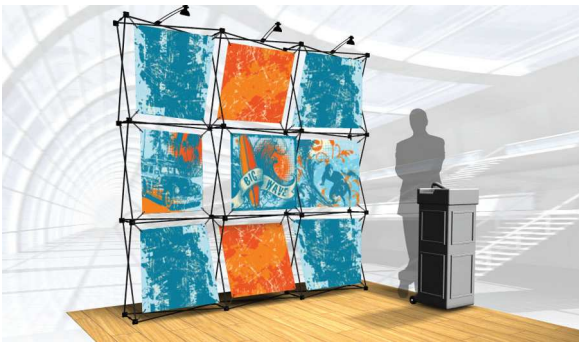

xpressions® SNAPSHOT!™

1X3 Kit A

2X2 Kit A

2X3 Kit A

3X3 Kit A

4X3 Kit A

The Xpressions® SNAPSHOT™ is a unique combination of the ever popular SNAP™ pop-up frame and Lambda photo or UVdirect print graphics. Rollable graphics are precisely finished with radius corners and outfitted with black rubber loops. Slip the rubber loop over the SNAP™ hubs and your graphic is suspended within a single quad. Choose from flats, threads or twist style 1x1 graphics to produce Xpressions® displays. Five dynamic SNAPSHOT™ kits exist or custom-create your own.

1X3 Kit A

Kit includes:

- Three 1x1 graphics
- 1x3 SNAP™ frame
- One 50 watt halogen light
- One hard shipping case

Frame open: 32.25" x 94" x 12.75"

Frame closed: 3.5" x 7" x 33.75"

Shipping weight ~ 11.5 lbs.

2X2 Kit A

Kit includes:

- Four 1x1 graphics
- 2x2 SNAP™ frame
- Two 50 watt halogen light
- One hard shipping case
- One convert - a - throw

Frame open: 63" x 63.25" x 12.75"

Frame closed: 6" x 6" x 33.75"

3X3 Kit A

Kit includes:

- Nine 1x1 graphics
- 3x3 SNAP™ frame
- Three 50 watt halogen light
- One hard shipping case

Frame open: 93.5" x 94" x 12.75"

Frame closed: 7" x 7" x 33.75"

Shipping weight ~ 30.5 lbs.