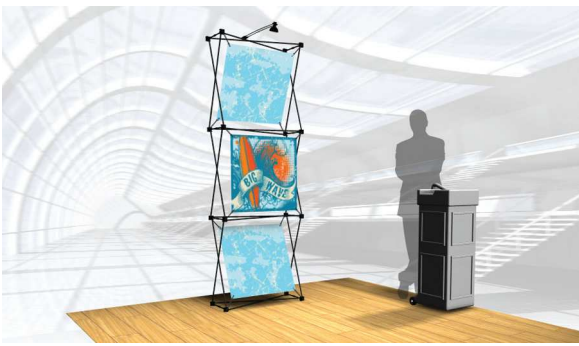

xpressions® SNAPSHOT!™

1X3 Kit A

2X2 Kit A

2X3 Kit A

3X3 Kit A

4X3 Kit A

The Xpressions® SNAPSHOT™ is a unique combination of the ever popular SNAP™ pop-up frame and Lambda photo or UVdirect print graphics. Rollable graphics are precisely finished with radius corners and outfitted with black rubber loops. Slip the rubber loop over the SNAP™ hubs and your graphic is suspended within a single quad. Choose from flats, threads or twist style 1x1 graphics to produce Xpressions® displays. Five dynamic SNAPSHOT™ kits exist or custom-create your own.

1X3 Kit A

Kit includes:

- Three 1x1 graphics
- 1x3 SNAP™ frame
- One 50 watt halogen light
- One hard shipping case

Frame open: 32.25" x 94" x 12.75"

Frame closed: 3.5" x 7" x 33.75"

Shipping weight ~ 11.5 lbs.

2X2 Kit A

Kit includes:

- Four 1x1 graphics
- 2x2 SNAP™ frame
- Two 50 watt halogen light
- One hard shipping case
- One convert - a - throw

Frame open: 63" x 63.25" x 12.75"

Frame closed: 6" x 6" x 33.75"

3X3 Kit A

Kit includes:

- Nine 1x1 graphics
- 3x3 SNAP™ frame
- Three 50 watt halogen light
- One hard shipping case

Frame open: 93.5" x 94" x 12.75"

Frame closed: 7" x 7" x 33.75"

Shipping weight ~ 30.5 lbs.