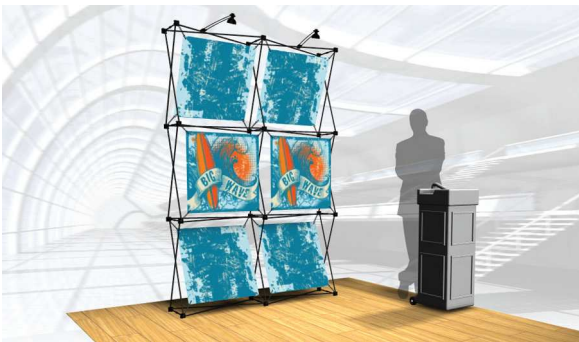

xpressions® SNAPSHOT!™

1X3 Kit A

2X2 Kit A

2X3 Kit A

3X3 Kit A

4X3 Kit A

The Xpressions® SNAPSHOT™ is a unique combination of the ever popular SNAP™ pop-up frame and Lambda photo or UVdirect print graphics. Rollable graphics are precisely finished with radius corners and outfitted with black rubber loops. Slip the rubber loop over the SNAP™ hubs and your graphic is suspended within a single quad. Choose from flats, threads or twist style 1x1 graphics to produce Xpressions® displays. Five dynamic SNAPSHOT™ kits exist or custom-create your own.

1X3 Kit A

Kit includes:

- Three 1x1 graphics
- 1x3 SNAP™ frame
- One 50 watt halogen light
- One hard shipping case

Frame open: 32.25" x 94" x 12.75"

Frame closed: 3.5" x 7" x 33.75"

Shipping weight ~ 11.5 lbs.

2X2 Kit A

Kit includes:

- Four 1x1 graphics
- 2x2 SNAP™ frame
- Two 50 watt halogen light
- One hard shipping case
- One convert - a - throw

Frame open: 63" x 63.25" x 12.75"

Frame closed: 6" x 6" x 33.75"

3X3 Kit A

Kit includes:

- Nine 1x1 graphics
- 3x3 SNAP™ frame
- Three 50 watt halogen light
- One hard shipping case

Frame open: 93.5" x 94" x 12.75"

Frame closed: 7" x 7" x 33.75"

Shipping weight ~ 30.5 lbs.