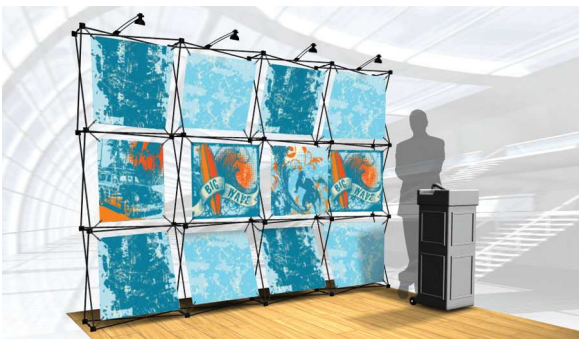

xpressions® SNAPSHOT!™

1X3 Kit A

2X2 Kit A

2X3 Kit A

3X3 Kit A

4X3 Kit A

The Xpressions® SNAPSHOT™ is a unique combination of the ever popular SNAP™ pop-up frame and Lambda photo or UVdirect print graphics. Rollable graphics are precisely finished with radius corners and outfitted with black rubber loops. Slip the rubber loop over the SNAP™ hubs and your graphic is suspended within a single quad. Choose from flats, threads or twist style 1x1 graphics to produce Xpressions® displays. Five dynamic SNAPSHOT™ kits exist or custom-create your own.

1X3 Kit A

Kit includes:

- Three 1x1 graphics
- 1x3 SNAP™ frame
- One 50 watt halogen light
- One hard shipping case

Frame open: 32.25" x 94" x 12.75"

Frame closed: 3.5" x 7" x 33.75"

Shipping weight ~ 11.5 lbs.

2X2 Kit A

Kit includes:

- Four 1x1 graphics
- 2x2 SNAP™ frame
- Two 50 watt halogen light
- One hard shipping case
- One convert - a - throw

Frame open: 63" x 63.25" x 12.75"

Frame closed: 6" x 6" x 33.75"

3X3 Kit A

Kit includes:

- Nine 1x1 graphics
- 3x3 SNAP™ frame
- Three 50 watt halogen light
- One hard shipping case

Frame open: 93.5" x 94" x 12.75"

Frame closed: 7" x 7" x 33.75"

Shipping weight ~ 30.5 lbs.